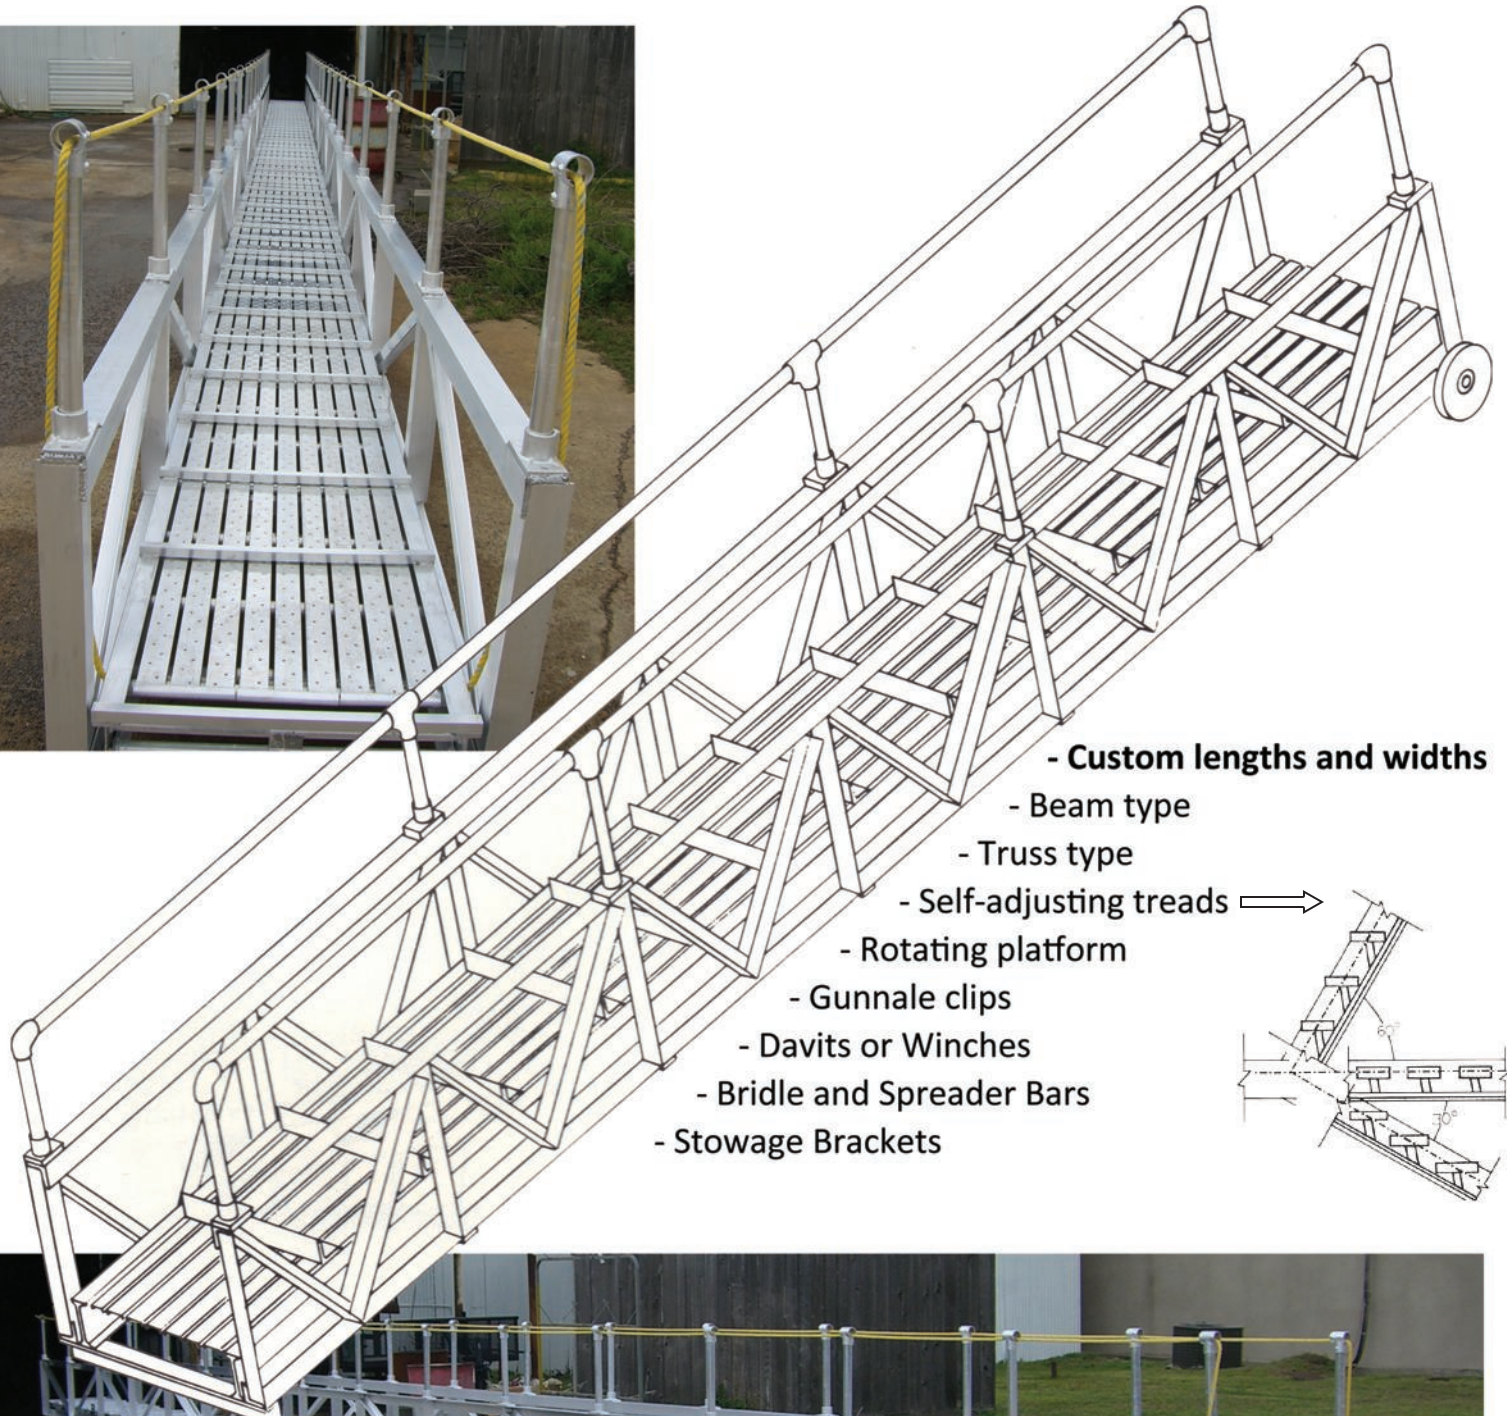

# Marine Gangways

- Custom lengths and widths
- Beam type
- Truss type
- Self-adjusting treads →
- Rotating platform
- Gunnle clips
- Davits or Winches
- Bridle and Spreader Bars
- Stowage Brackets